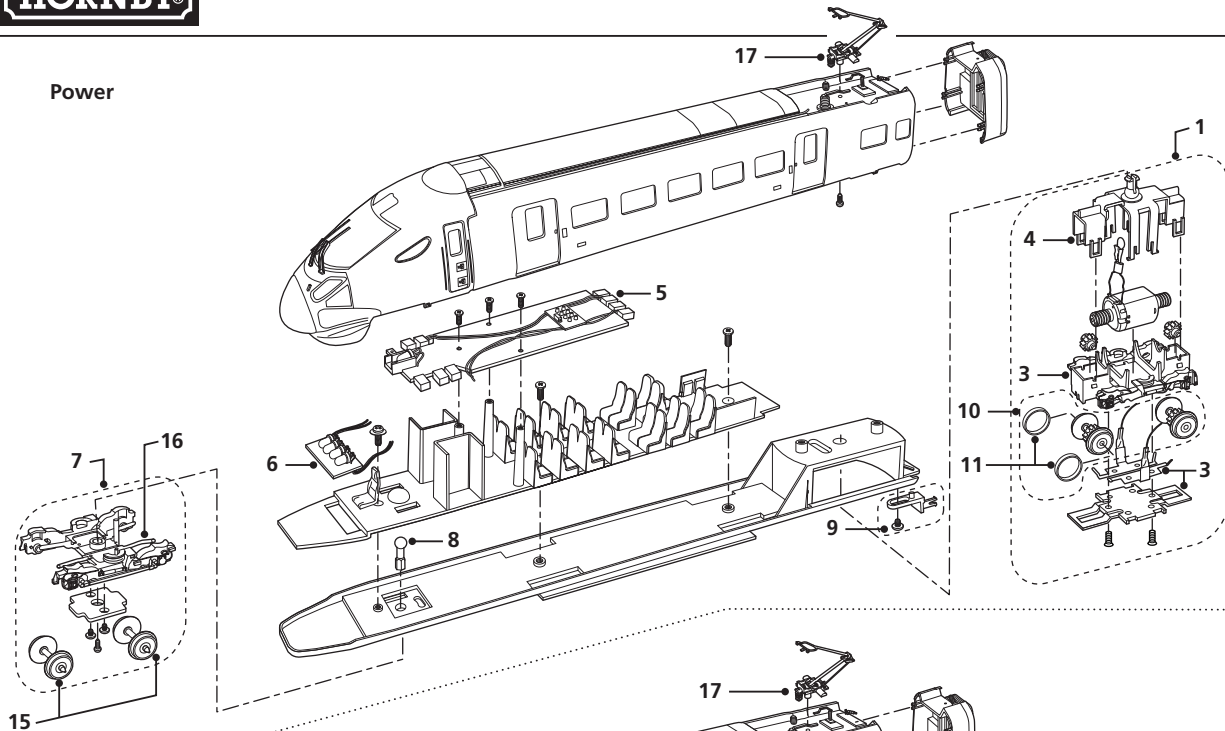

**Power**

**Dummy**

**Coach**

**LIST OF SPARES**

Item No	Description	pack	R2821
1	Drive unit	1	X6137
2	Motor	1	X9712
3	Bogie Drive Unit	1	X6139
4	Pivot Plate	1	X9714
5	Main PCB Board	1	X6140
6	Lights Board	pair	X6141
7	Bogie (complete)	2	X6142
8	Pivot pin	5	X9705
9	Coupling	2	X6143
10	Wheel set drive Unit	set	X6151
11	Tyres pack	4	X5856
12	Pins DCC	1	X9084
13	Dummy pcb board	1	X6144
14	Extension coupler	2	X6145
15	Wheel Set	set	X6146
16	Bogie	2	X6147
17	Pantograph set	pair	X6168
18	Bogie	1	X6169
19	Extension coupler	2	X6148
20	Wheel set (coach)	set	X6149
21	Bogie (coach)	1+1	X6150