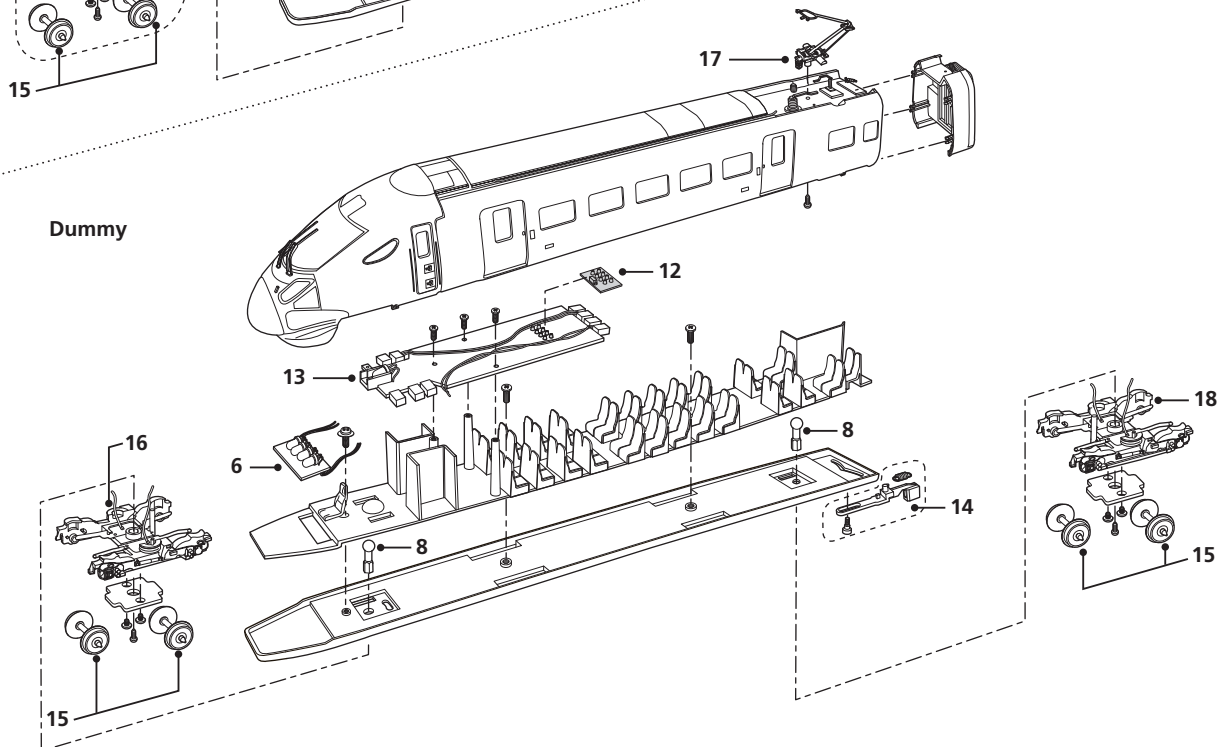

**Power**

**Dummy**

**Coach**

**LIST OF SPARES**

Item No	Description	pack	R2821
1	Drive unit	1	X6137
2	Motor	1	X9712
3	Bogie Drive Unit	1	X6139
4	Pivot Plate	1	X9714
5	Main PCB Board	1	X6140
6	Lights Board	pair	X6141
7	Bogie (complete)	2	X6142
8	Pivot pin	5	X9705
9	Coupling	2	X6143
10	Wheel set drive Unit	set	X6151
11	Tyres pack	4	X5856
12	Pins DCC	1	X9084
13	Dummy pcb board	1	X6144
14	Extension coupler	2	X6145
15	Wheel Set	set	X6146
16	Bogie	2	X6147
17	Pantograph set	pair	X6168
18	Bogie	1	X6169
19	Extension coupler	2	X6148
20	Wheel set (coach)	set	X6149
21	Bogie (coach)	1+1	X6150