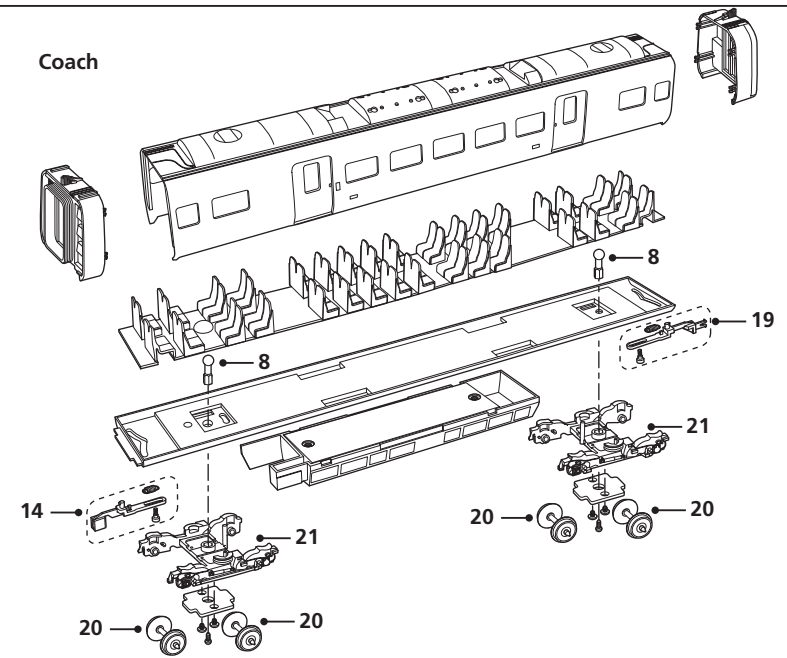

**Power**

**Dummy**

**Coach**

**LIST OF SPARES**

Item No	Description	pack	R2821
1	Drive unit	1	X6137
2	Motor	1	X9712
3	Bogie Drive Unit	1	X6139
4	Pivot Plate	1	X9714
5	Main PCB Board	1	X6140
6	Lights Board	pair	X6141
7	Bogie (complete)	2	X6142
8	Pivot pin	5	X9705
9	Coupling	2	X6143
10	Wheel set drive Unit	set	X6151
11	Tyres pack	4	X5856
12	Pins DCC	1	X9084
13	Dummy pcb board	1	X6144
14	Extension coupler	2	X6145
15	Wheel Set	set	X6146
16	Bogie	2	X6147
17	Pantograph set	pair	X6168
18	Bogie	1	X6169
19	Extension coupler	2	X6148
20	Wheel set (coach)	set	X6149
21	Bogie (coach)	1+1	X6150